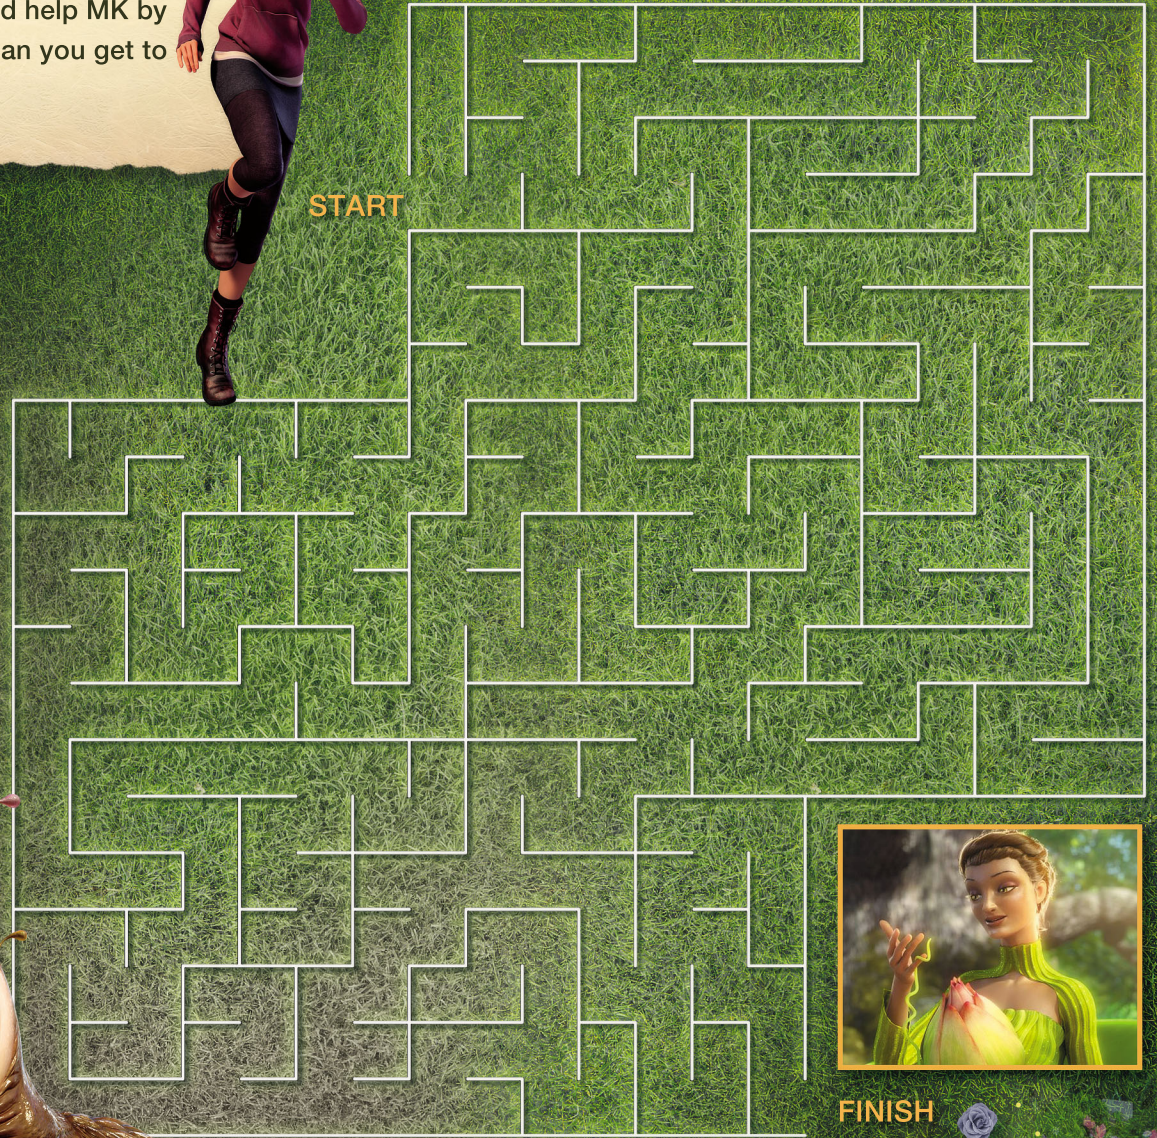

Epic Maze

Grab something to write with and help MK by leading her through the maze. Can you get to the pod before Mandrake does?

START

FINISH

Blue Sky
STUDIO

epic

ON BLU-RAY & DVD 8/20

FROM THE CREATORS OF **ICE AGE** WWW.EPICTHEMOVIE.COM